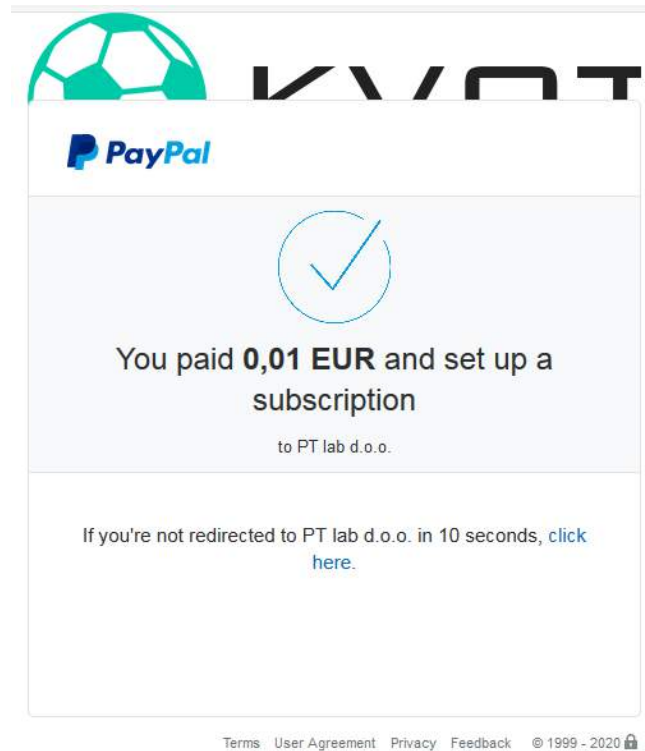

10. PayPal potrdi plačilo prijavnine v sistem v višini 0,01€ s sporočilom, ki se zapre po 10 sekundah.

11. Prikaže se potrdilo o prejtem naročilu paketa zakupa.

Naročilo prejeto

Thank you for your payment. Your transaction has been completed, and a receipt for your purchase has been emailed to you. Log into your PayPal account to view transaction details.

ŠT. NAROČILA: **5615**   DATUM: **29 junija, 2020**   E-NASLOV: **vas@naslov.je**   ZNESEK: **€0,01**   NAČIN PLAČILA: **PayPal**

Your subscription will be activated when payment clears.

Ogijte si stanje vaše naročnine na strani [your account](#).

Podrobnosti naročila

Izdelek	Znesek
Paket Premium x 1 Obdobje naročnine: Letno Plačilo: Mesečno	€0,01
Delni znesek:	€0,01
Način plačila:	PayPal
Znesek:	€0,01

Povezane naročnine

Subscription	Stanje	Naslednje plačilo	Skupaj	
#5616	Pending	-	€33,33 / mesec	Podrobnosti

Naslov plačnika

Vaše ime Vaš priimek
Vaš naslov
1000 npr. Ljubljana
031000000
vas@naslov.je